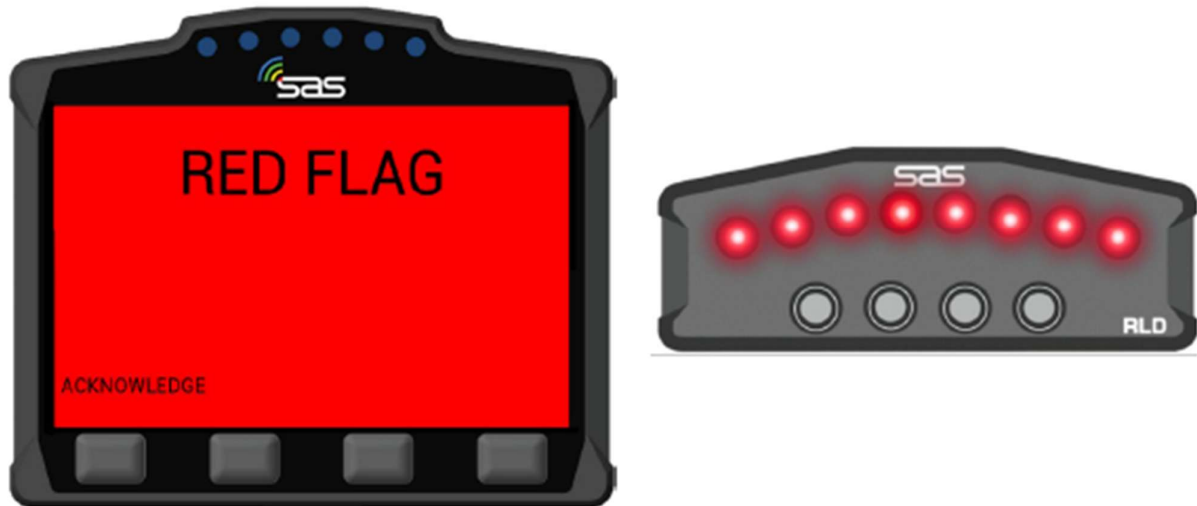

---

7. Red Flag

SCREEN 19– In the case of a serious incident, a stage may be red flagged from Race Control. The red flag will display a full screen warning, and the Remote LED Display (RLD) will flash RED until it is acknowledged. To acknowledge the flag the far-left button must be pressed.

Please note that the Red Flag functionality is only available at certain events. Please refer to the Supp Reg's on further confirmation.

SCREEN 10. RED FLAG Acknowledge